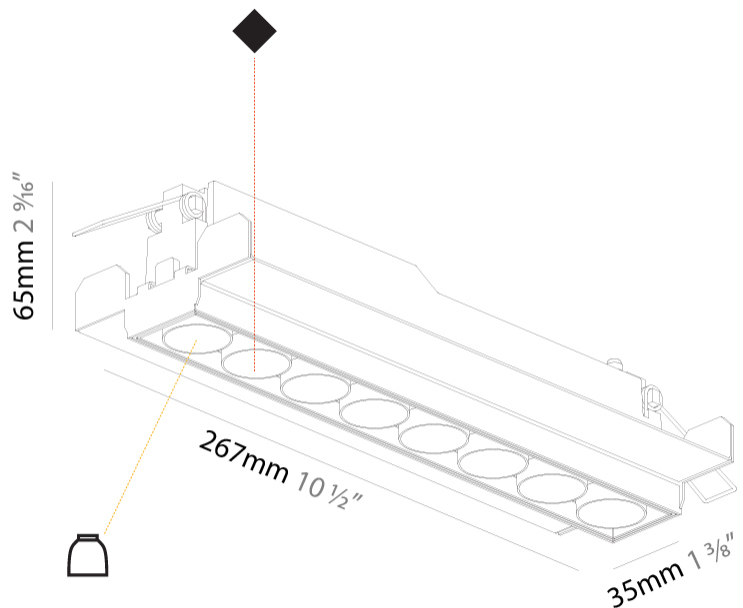

Holder Finish: WHI / BLK
Fixture Material: Aluminum Die Cast
Cut-out Measurements: 273mm / 10 3/4" x 42mm / 1 5/8"
Upon Request: Unique Ceiling Thickness

ELECTRICAL

Lamp Type: LED (Zhaga Standard)
Input Wattage (W): 27
Total Output Wattage (W): 25.9
Dimming: Tri-Mode (Non-Dimming and Phase Dimming (120Vac only) and 0-10V Dimming)
Driver Included: No
Driver Location: Remote
Driver Type: Constant Current - Universal
Driver Class: Class 2
Input Voltage (V): 120 - 277
Constant Current (MA): 1050

LED

Number of LEDs: 8
Color Temperature (*K): 2700 / 3000 / 3500 / 4000
Max. Delivered Lumen (lm): MAX. 1561 / 1685 / 1721 / 1756
Nominal Lumen (lm): MAX. 1760 / 1900 / 1940 / 1980
CRI: >90 CRI
Lamp Life (hrs): 50000
Upon Request: Special Color Temperature

OPTICAL

Reflector*: 8 / 14 / 34
Upon Request: Special Beam Angles

RATINGS AND CERTIFICATIONS

Certified By: CSA Certified to UL and CSA Standards
zaneen.com Inc. © 2024, 11800 306-3382, F-416-247-9319, www.zaneen.com

Patents: International specifications by adding 'INT' at the end of the existing Model #. For assistance on 'custom' specifications, contact zteam@zaneen.com. In a constant effort to supply the best product, we reserve the right to change specifications or materials without notice. The most recent specification sheets are found at zaneen.com

100mm
3 15/16"

12 1/2 mm
1/2"

272mm x 42mm
10 11/16" x 1 5/8"